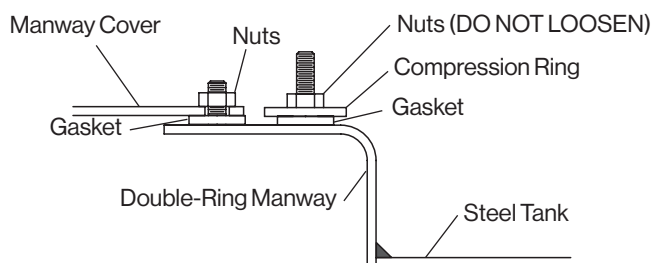

# HighGuard, ACT-100U<sup>®</sup> and STI-P3<sup>®</sup> Tanks

**■ - Coated with fiberglass resin**

**■ - Polyurethane coating**

This method is used when connecting a fiberglass sump to a Highland Tank. The sump should not have a base included. A fiberglass sump can be permanently attached to the trough of a steel manway collar with the resin kit supplied by the sump manufacturer.

## Other Options

Double Ring Manway Mount Kit

FACTORY ASSEMBLED GASKETS AND HARDWARE

**Mounting Hardware - Gaskets, Compression Rings and Nuts**

Double ring manway mount kit includes a bolted cover. Kits are project specific. All installation instructions available on our website: [www.highlandtank.com](http://www.highlandtank.com).