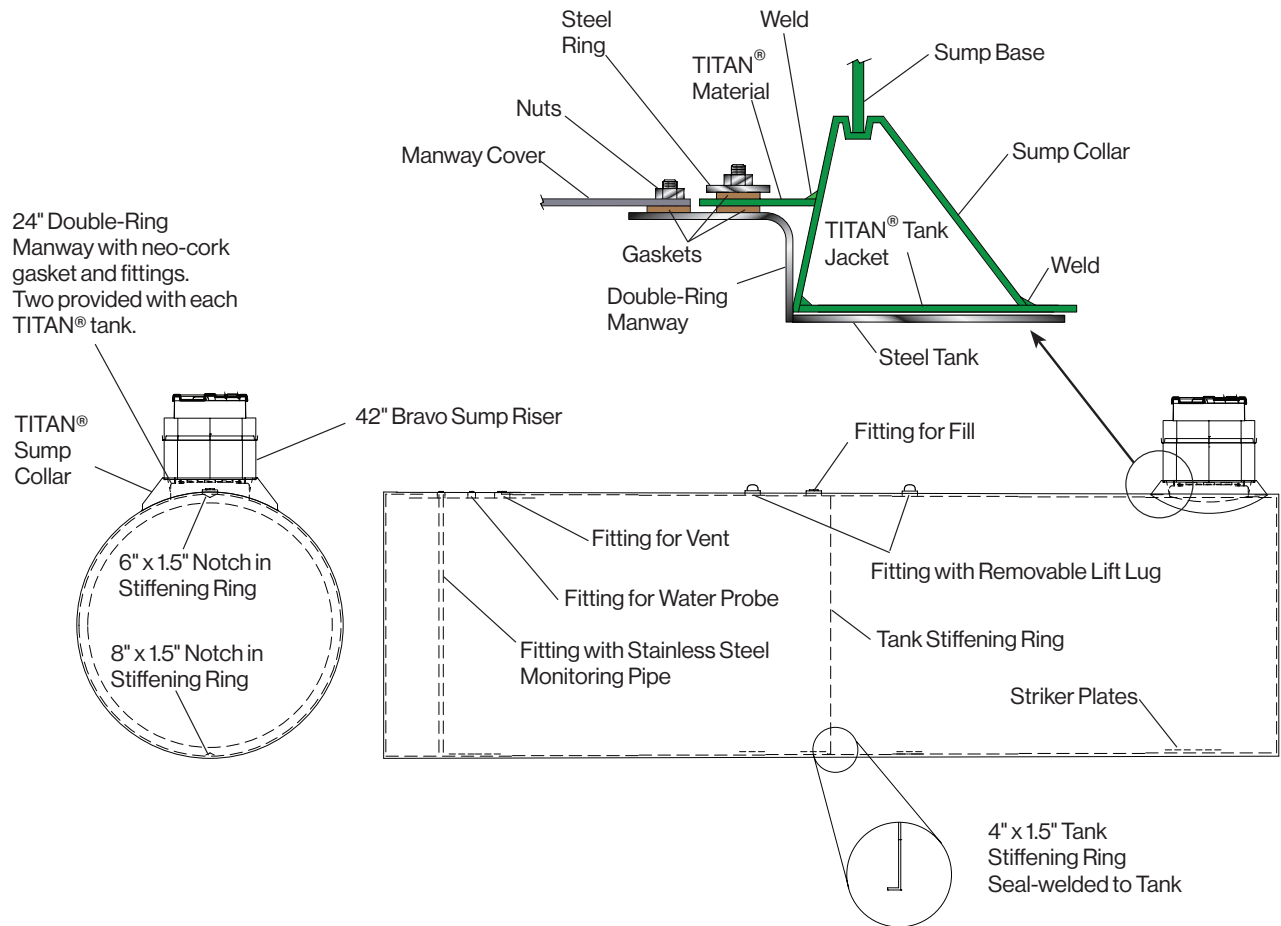

### For TITAN®, HighGuard, ACT-100U® and STI-P3® Tanks

Sump mounting kits are available for mounting a variety of HDPE and Fiberglass sumps to coated and jacketed steel storage tanks. Sumps mount to double-ring manways that are fabricated as part of the steel storage tanks.

Kits include all the components needed to attach a sump to the manway including:

- Gaskets
- Compression Rings
- Nuts and Washers
- Adhesives

## Sump mounting for TITAN® Tanks

The sump base is standard with the TITAN® with sump product and is optimal on a regular TITAN® product. The fiberglass sump is connected to the base with a special epoxy provided with the tank and sump. The epoxy mount kit is included with the sump base/ sump combination.

## Mounting Kit