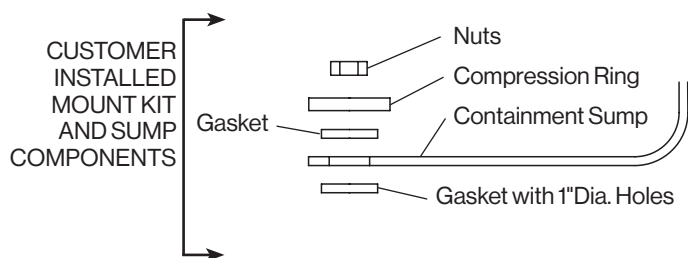

## Sump mounting for TITAN® Tanks

The sump base is standard with the TITAN® with sump product and is optimal on a regular TITAN® product. The fiberglass sump is connected to the base with a special epoxy provided with the tank and sump. The epoxy mount kit is included with the sump base/ sump combination.

## Sump Kit

# HighGuard, ACT-100U<sup>®</sup> and STI-P3<sup>®</sup> Tanks

**■ - Coated with fiberglass resin**

**■ - Polyurethane coating**

This method is used when connecting a fiberglass sump to a Highland Tank. The sump should not have a base included. A fiberglass sump can be permanently attached to the trough of a steel manway collar with the resin kit supplied by the sump manufacturer.

## Other Options

Double Ring Manway Mount Kit

FACTORY ASSEMBLED GASKETS AND HARDWARE

**Mounting Hardware - Gaskets, Compression Rings and Nuts**

Double ring manway mount kit includes a bolted cover. Kits are project specific. All installation instructions available on our website: [www.highlandtank.com](http://www.highlandtank.com).