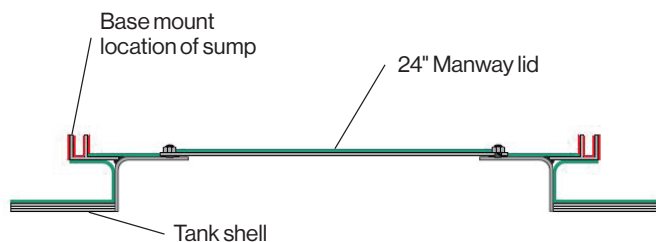

HighGuard, ACT-100U® and STI-P3® Tanks

■ - Coated with fiberglass resin

■ - Polyurethane coating

This method is used when connecting a fiberglass sump to a Highland Tank. The sump should not have a base included. A fiberglass sump can be permanently attached to the trough of a steel manway collar with the resin kit supplied by the sump manufacturer.