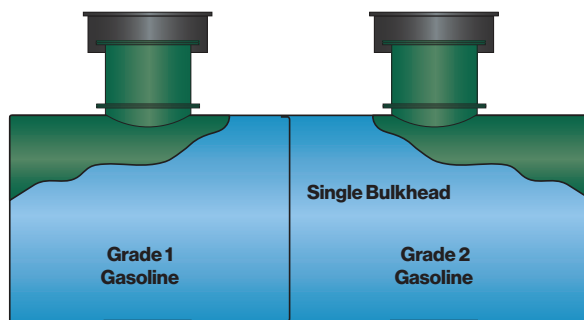

Multi-compartment steel storage tank installations can save on excavation, permitting, and other installation costs. Compartment tank bulkheads are available as an option in horizontal cylindrical or rectangular, single-wall and double-wall storage tanks.

Regulations may affect the installation of multi-compartment tanks in some geographic areas. Please consult the authority having jurisdiction in your area during the project planning stages.

Features:

- Available with single or double bulkheads
- Ideal for storing multiple grades of gasoline
- Diesel and biodiesel blend can be stored in the same tank

Construction

Compartment bulkheads are completely seal-welded to provide separation of stored fluids and eliminate any chance of cross-contamination. Bulkheads create separate storage spaces that may require individual normal and emergency vents.

When double bulkheads are employed, the space between the bulkheads may be monitored for leak detection. Bulkheads are installed with sufficient space between them to accommodate a 2" monitoring pipe.