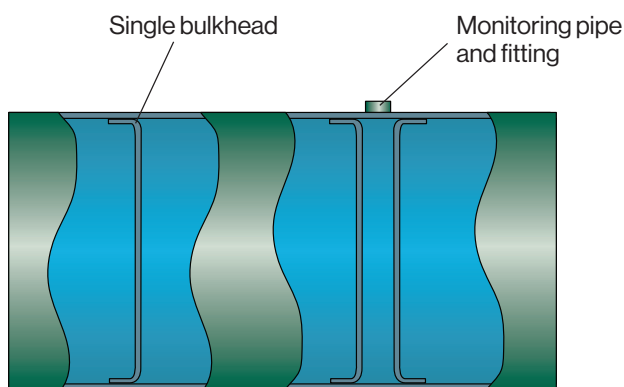

Single-wall tank