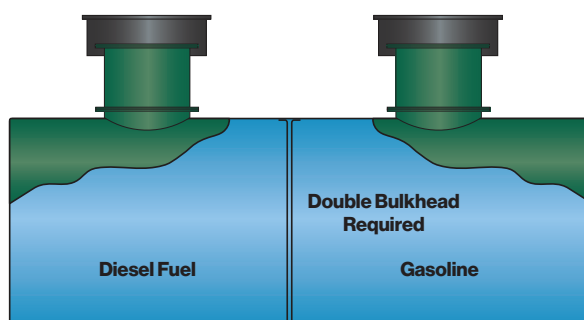

Multi-compartment steel storage tank installations can save on excavation, permitting, and other installation costs. Compartment tank bulkheads are available as an option in horizontal cylindrical or rectangular, single-wall and double-wall storage tanks.

Regulations may affect the installation of multi-compartment tanks in some geographic areas. Please consult the authority having jurisdiction in your area during the project planning stages.

Features:

- Available with single or double bulkheads
- Ideal for storing multiple grades of gasoline
- Diesel and biodiesel blend can be stored in the same tank

Construction

Compartment bulkheads are completely seal-welded to provide separation of stored fluids and eliminate any chance of cross-contamination. Bulkheads create separate storage spaces that may require individual normal and emergency vents.

When double bulkheads are employed, the space between the bulkheads may be monitored for leak detection. Bulkheads are installed with sufficient space between them to accommodate a 2" monitoring pipe.