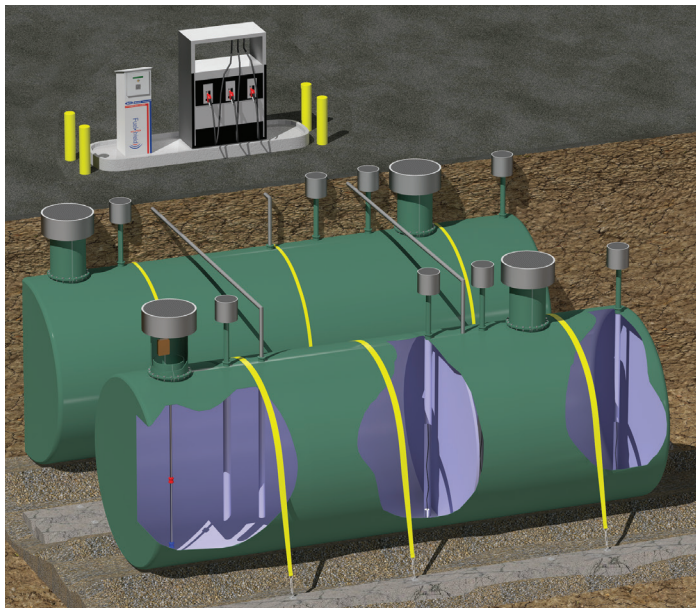

Compartment Details

Two compartmented tanks installed underground can store four different petroleum products from gasoline to biodiesel.